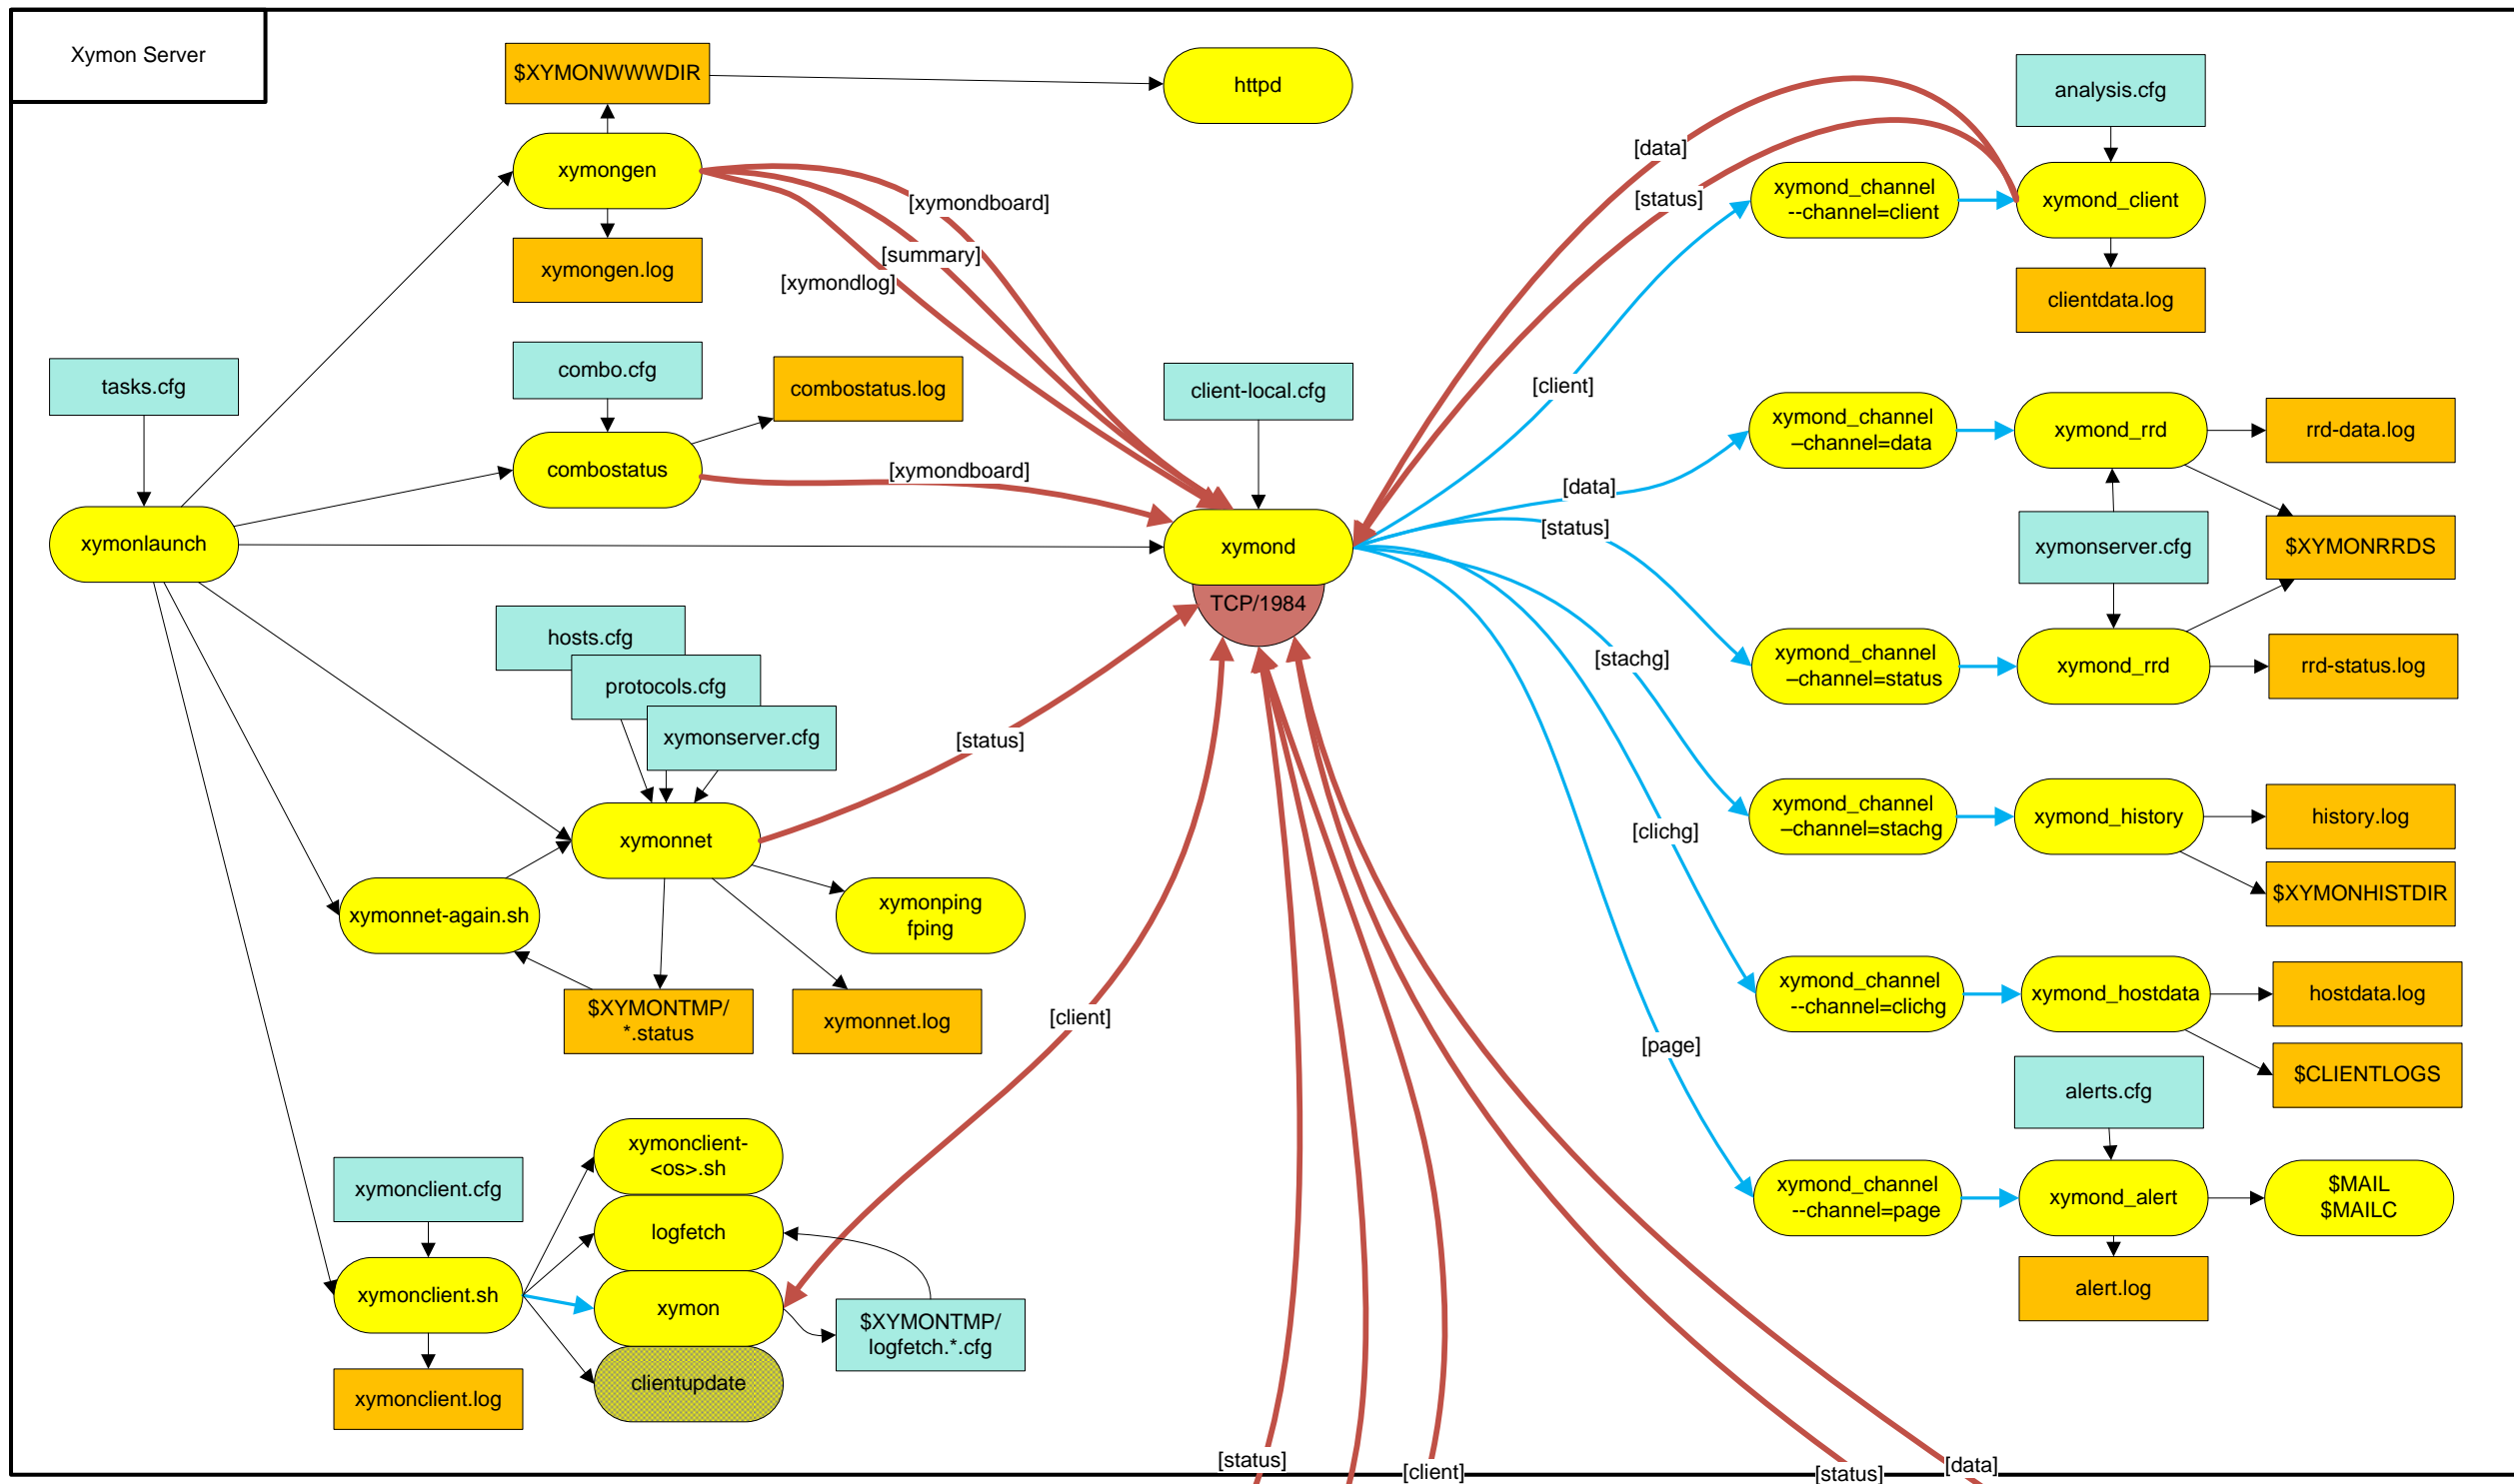

**Legend**

- config file
- process or script
- optional
- temporary or log file or directory
- launching process
- external data flow
- internal data flow, implies launching

**Legend**

- config file
- process or script
- optional
- temporary or log file or directory
- launching process
- external data flow
- internal data flow, implies launching