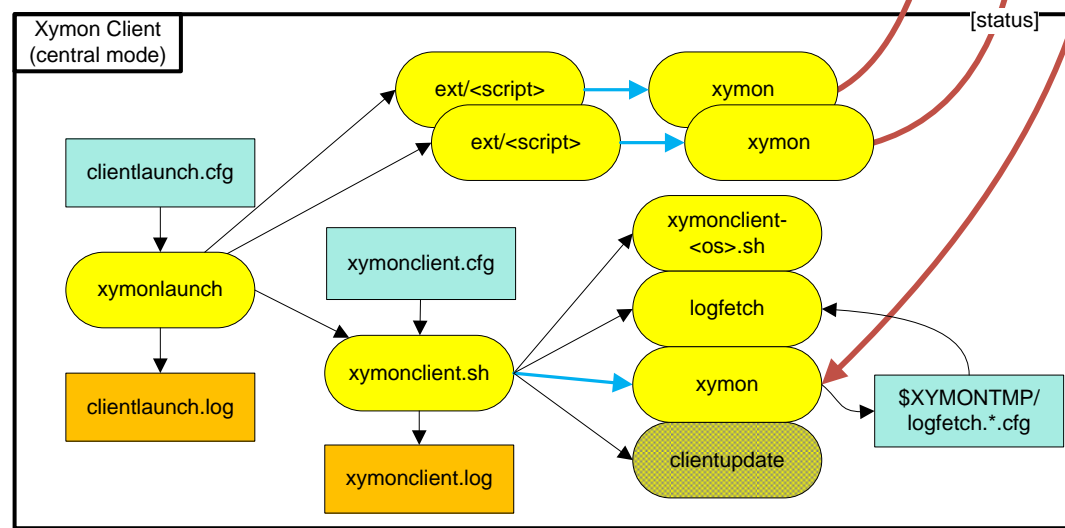

**Legend**

- config file
- process or script
- optional
- temporary or log file or directory
- launching process
- external data flow
- internal data flow, implies launching

**Legend**

- config file
- process or script
- optional
- temporary or log file or directory
- launching process
- external data flow
- internal data flow, implies launching